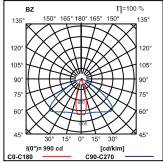

8

FASAD WALL LED

FASAD WALL LED

FASAD WALL LED 2200lm 17W
NARROW E IP65 22 840

h[m]	∅ [m]	circ. irr. [lx]	E _{av} [lux]
1	0,53	1721	
2	1,07	430	
3	1,60	191	
4	2,14	107	
5	2,67	68	

Dimensions/Abmessungen/Les dimensions